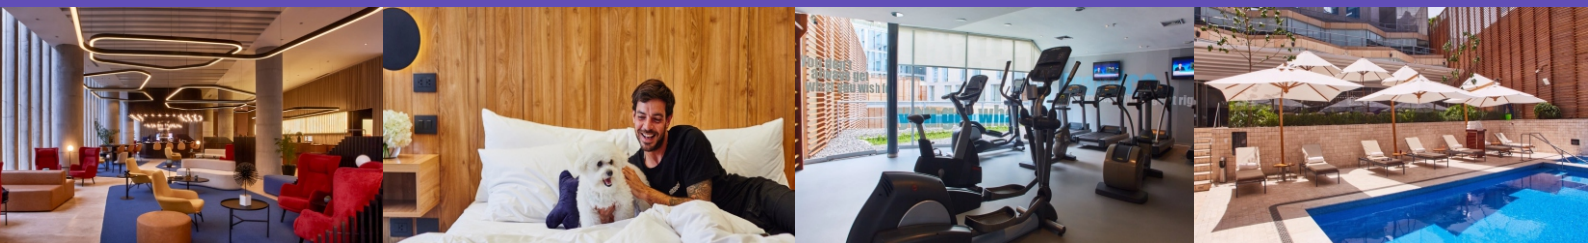

PULLMAN SAN ISIDRO			
Habitación Deluxe	Simple	$ 113.00	1 adulto + 1 niño
	Doble	$ 124.00	2 adultos + 1 niño
	Dos camas (2 adultos + 2 niños)	$ 141.00	2 adultos + 2 niños
	Dos camas (4 adultos)	$ 157.00	4 adultos
	Niños hasta 14 años		
Adultos desde 15 años			
Tarifa por noche/ Tarifa no incluye el IGV ni 10% de servicios			
**Tarifa incluye desayuno Buffet en horario establecido.			

Consultar al Hotel Exhoneración de IGV para extranjeros.